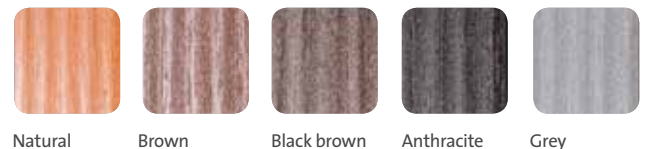

Format Surface	Height approx. 26 mm, width approx. 138 mm Wavy structure or finely striated, brushed
Standard lengths	3 metres / 4 metres / 5 metres / 6 metres
Special lengths	from 1.5 metres to 13 metres at extra cost
Requirements	1 square metre surface consists of approx. 7 metres of patio decks
Weight	Massive deck approx. 3.5 kg per metre
Loading capacity	800 kg per square dm

Surfaces for the massive deck select: