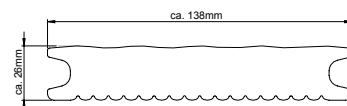

Format Surface	Height approx. 26 mm, width approx. 138 mm Wavy structure or finely striated, brushed
Standard lengths	3 metres / 4 metres / 5 metres / 6 metres
Special lengths	from 1.5 metres to 13 metres at extra cost
Requirements	1 square metre surface consists of approx. 7 metres of patio decks
Weight	Massive deck approx. 3.5 kg per metre
Loading capacity	800 kg per square dm

Surfaces for the massive deck select: