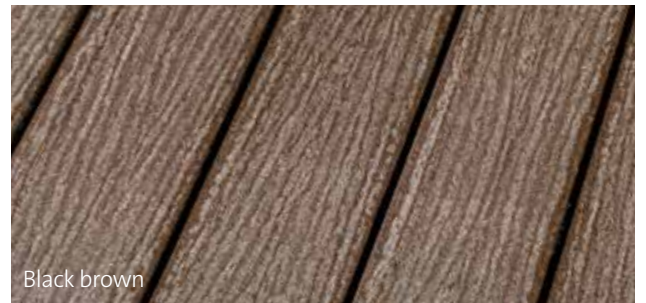

THE NEW MASSIVE DECKS *select*

POPULAR in anthracite

MADE in GERMANY

RATIONAL *select*

Are you looking for a high-quality surface for outdoors? Then RATIONAL select with its new wavy and slightly brushed surface is just the thing for you. Its width of approx. 24.4 cm and lengths between 1.5 and 13 metres mean that the large format deck is ideal for larger open areas, such as patios, roof gardens, but also playgrounds and swimming pool facilities. Because there are fewer joints, it is easy to achieve a closed and architecturally sophisticated look. RATIONAL select can be used on both sides, leaving you a choice between the new wavy and slightly brushed surface, and the traditional block stripe structure.

Surfaces for the massive deck select:

POPULAR *select*

Are you looking for a cozy, appealing patio? Then we can recommend our new deck POPULAR select. This patio deck bestows an elegant and comfortable atmosphere on your favourite spot, inviting anyone to walk on it and feel at home. You can choose between a wavy, slightly brushed surface, and a finely striated structure. POPULAR select is also available in the colours natural and black brown, thereby giving you a large range of options.