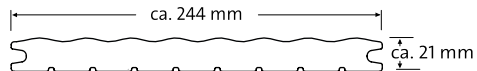

Format Surface	Height approx. 21 mm, width approx. 244 mm Wavy structure or block stripes brushed
Standard lengths	3 metres / 4 metres / 5 metres / 6 metres
Special lengths	From 1.5 metres to 13 metres at extra cost
Requirements	1 square metre consists of approx. 4 metres of patio decks
Weight	Massive deck approx. 5.3 kg per metre
Loading capacity	600 kg per square dm

Surfaces for the massive deck select: