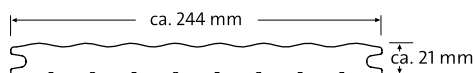

RATIONAL *select* NATURELINE

Are you looking for a high-quality surface for outdoors? Then RATIONAL *select* NATURELINE with its new wavy and slightly brushed surface is just the thing for you. Its width of approx. 24.4 cm and lengths between 1.5 and 13 metres mean that the large format deck is ideal for larger open areas, such as patios, roof gardens, but also playgrounds and swimming pool facilities. Because there are fewer joints, it is easy to achieve a closed and architecturally sophisticated look. RATIONAL *select* NATURELINE can be used on both sides, leaving you a choice between the new wavy and slightly brushed surface, and the traditional block stripe structure.

Oak brown Amber brown Chestnut brown Graphite grey

Format Surface	Height approx. 21 mm, width approx. 244 mm Wavy structure or block stripes not brushed
Standard lengths	3 metres / 4 metres / 5 metres / 6 metres
Special lengths	From 1.5 metres to 13 metres at extra cost
Requirements	1 square metre consists of approx. 4 metres of patio decks
Weight	Massive deck approx. 5.3 kg per metre
Loading capacity	600 kg per square dm