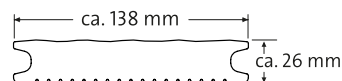

Oak brown Amber brown Chestnut brown Graphite grey

Format Surface	Height approx. 21 mm, width approx. 244 mm Wavy structure or block stripes not brushed
Standard lengths	3 metres / 4 metres / 5 metres / 6 metres
Special lengths	From 1.5 metres to 13 metres at extra cost
Requirements	1 square metre consists of approx. 4 metres of patio decks
Weight	Massive deck approx. 5.3 kg per metre
Loading capacity	600 kg per square dm

Oak brown Amber brown Chestnut brown Graphite grey

Format Surface	Height approx. 26 mm, width approx. 138 mm Wavy structure or finely striated, brushed
Standard lengths	3 metres / 4 metres / 5 metres / 6 metres
Special lengths	from 1.5 metres to 13 metres at extra cost
Requirements	1 square metre surface consists of approx. 7 metres of patio decks
Weight	Massive deck approx. 3.5 kg per metre
Loading capacity	800 kg per square dm