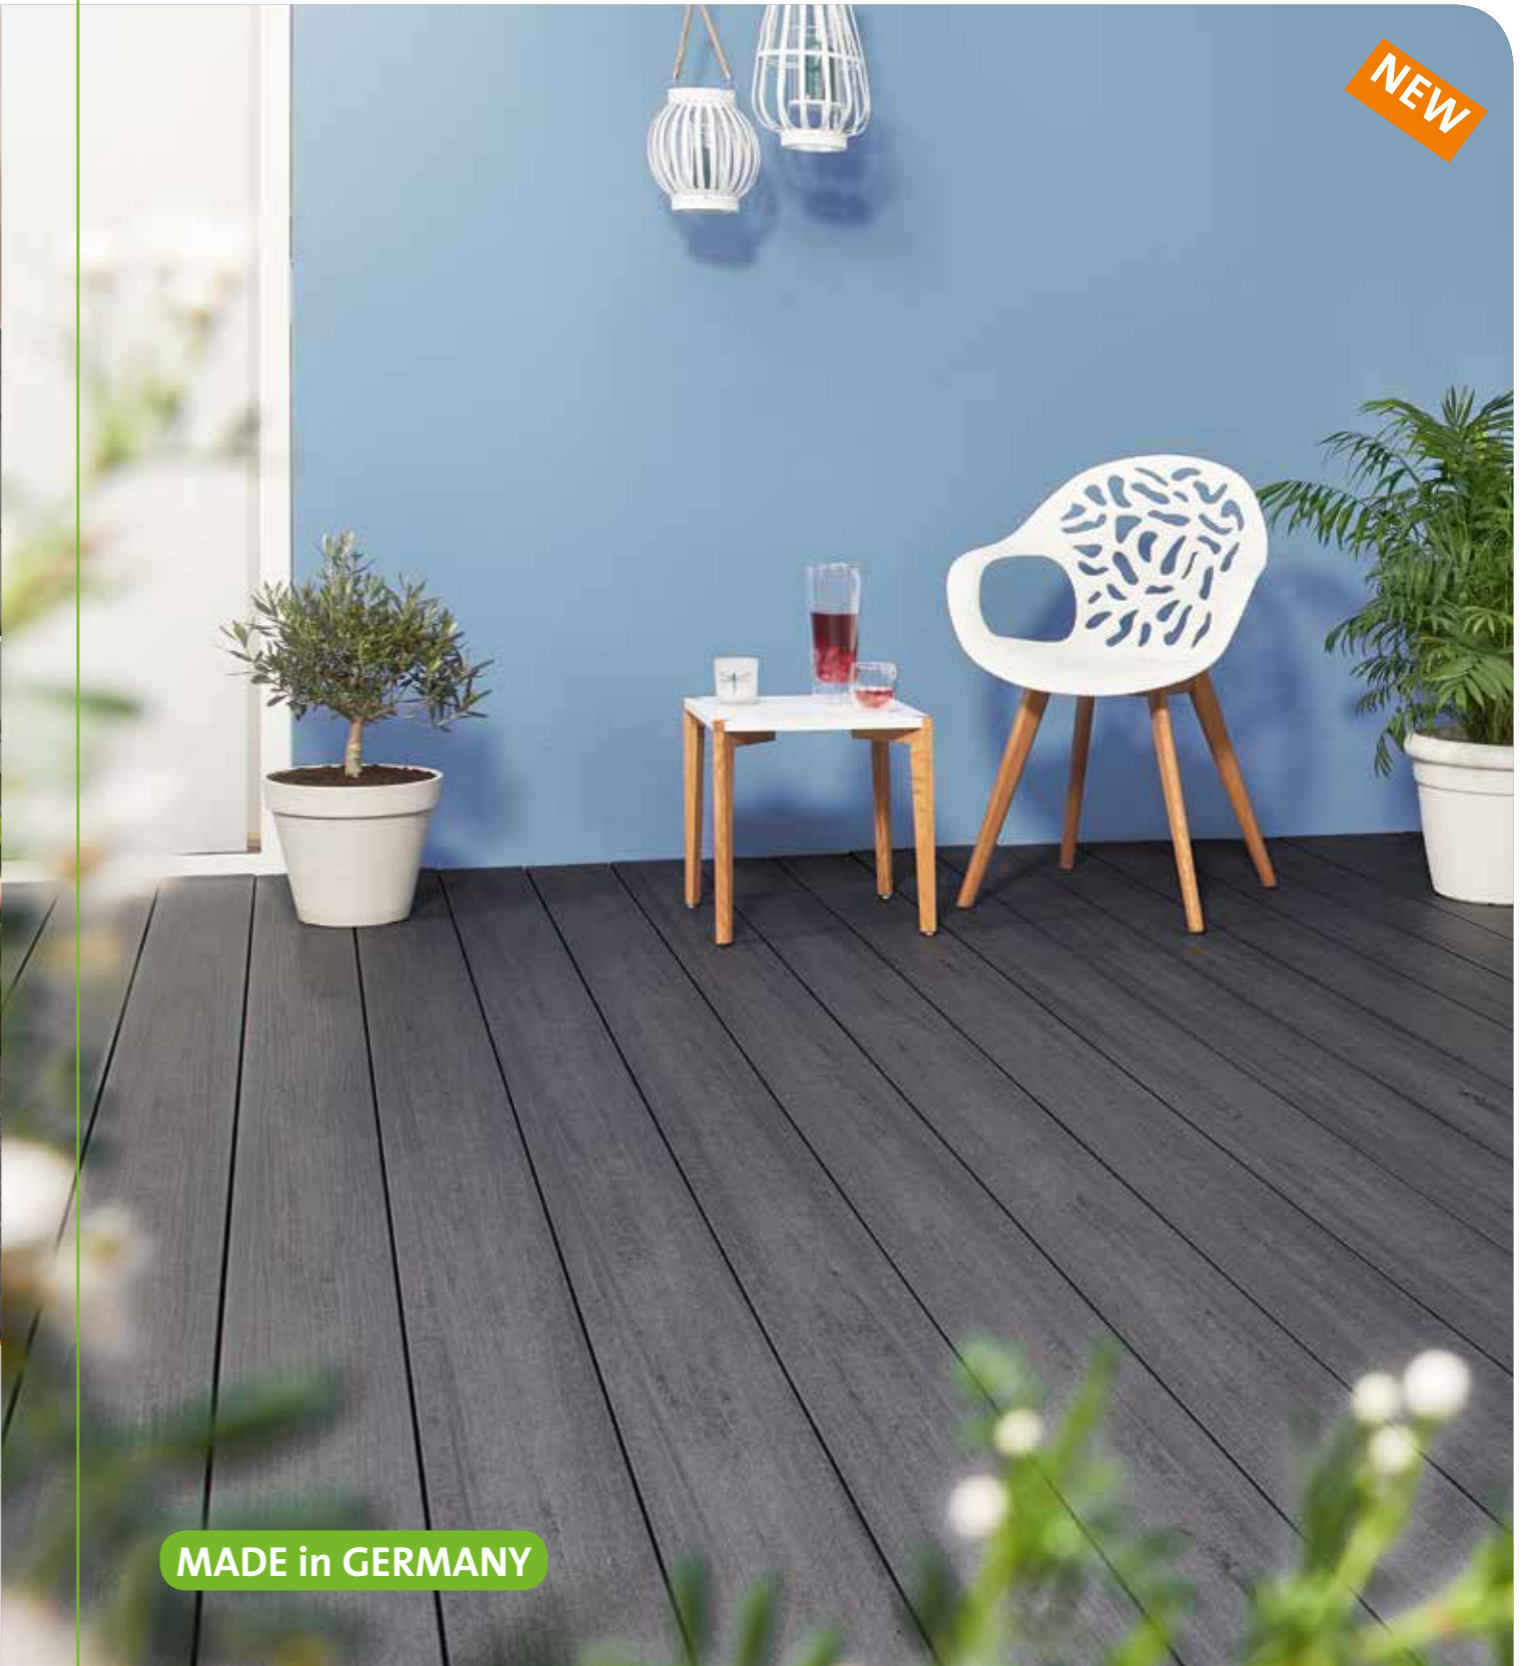

EXCLUSIVE
Massive deck

NEW

MADE in GERMANY

EXCLUSIVE

Massive deck

EXCLUSIVE, Dolomite grey

Right on time for the opening of the garden season, NATURinform is launching its EXCLUSIVE deck in three new shades of grey, basalt, lava and dolomite. Puristic and clean in both looks and surface structure, this deck of weatherproof, sturdy wood composite material is very similar to natural stone, and will delight building owners and architects alike. An innovative deck profile and an innovative laying aid enable a gap of 5 millimetres. The narrow gap enhances the deck's surface with its lively colouring, giving it an elegant look.