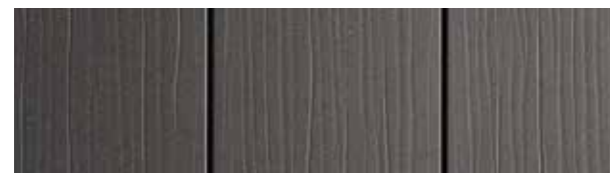

EXCLUSIVE
Massive deck

NEW

MADE in GERMANY

EXCLUSIVE

Massive deck

EXCLUSIVE, Dolomite grey

Right on time for the opening of the garden season, NATURinform is launching its EXCLUSIVE deck in three new shades of grey, basalt, lava and dolomite. Puristic and clean in both looks and surface structure, this deck of weatherproof, sturdy wood composite material is very similar to natural stone, and will delight building owners and architects alike. An innovative deck profile and an innovative laying aid enable a gap of 5 millimetres. The narrow gap enhances the deck's surface with its lively colouring, giving it an elegant look.

Dolomite grey

Basalt grey

Lava grey

PATIO DECKS AND ACCESSORIES

Patio decks
in Dolomite, Basalt and Lava grey
ca. 21 mm high and ca. 162 mm wide.
Weight: 3.8 kg/m

Surface stamped on one sight, matte

Standard lengths from 3 m / 4 m / 5 m / 6 m
Special lengths from ca. 2 m to 13 m are available
at extra cost. Requirements for 1 square metre
are ca. 6 m patio decks.